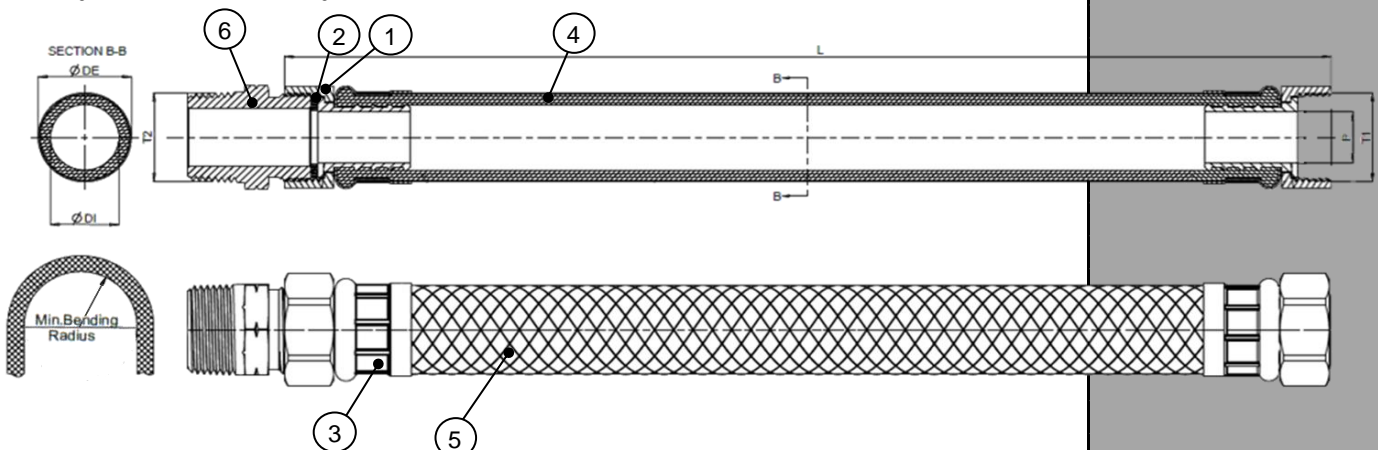

EPDM hoses with stainless steel braided sleeve

DZR brass fitting with EPDM perox gasket

Length of 12" (300mm) and 24" (600mm)

PN25 for DN≤25

PN16 for DN≥32

Free of CE marking (cat. according to Art. 4.3 Dir. 2014/68/EU)

Working conditions

- Suitable for: water, -5°C to +90°C
- Not suitable for: gases group 1 & 2, liquids group 1 (Dir. 2014/68/UE)

PARTLIST

N.	Part	Material	Norm
1	Nut	Brass	CW614N
2	Gasket	EPDM Perox	-
3	Sleeve	Stainless steel	AISI 304
4	Hose	EPDM	-
5	Braided hose	Stainless steel	AISI 304
6	Fitting M	DZR Brass	CW602N

DIMENSIONS

DN	T	L [mm]	ØDI [mm]	ØDE [mm]	P [mm]	Bending Radius [mm]	Weight ¹ [g]
015	½"	300/600	13	19	10	90	250/401
020	¾"	300/600	19	27	15	90	440/685
025	1"	300/600	25	34	20	110	700/1135
032	1¼"	300/600	32	42	26	130	1167/1957
040	1½"	300/600	40	52	32	150	1577/2611
050	2"	300/600	50	62	41	180	2332/3802

¹Weight for version 300mm/600mm length

230703