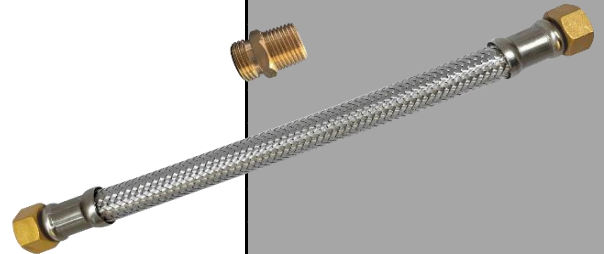

92HS

Connection Flexible Hoses

Via Circonvallazione, 10
13018 Valduggia (VC), Italy
Tel: +39 0163 47891
Fax: +39 0163 47895
www.vironline.com

Flexible hose

Threaded connection M ISO 7/1 R and F with swivel nut ISO 228/1

EPDM hoses with stainless steel braided sleeve

DZR brass fitting with EPDM perox gasket

Length of 12" (300mm) and 24" (600mm)

PN25 for DN≤25

PN16 for DN≥32

Free of CE marking (cat. according to Art. 4.3 Dir. 2014/68/EU)

Working conditions

- Suitable for: water, -5°C to +90°C
- Not suitable for: gases group 1 & 2, liquids group 1 (Dir. 2014/68/UE)

PARTLIST

N.	Part	Material	Norm
1	Nut	Brass	CW614N
2	Gasket	EPDM Perox	-
3	Sleeve	Stainless steel	AISI 304
4	Hose	EPDM	-
5	Braided hose	Stainless steel	AISI 304
6	Fitting M	DZR Brass	CW602N